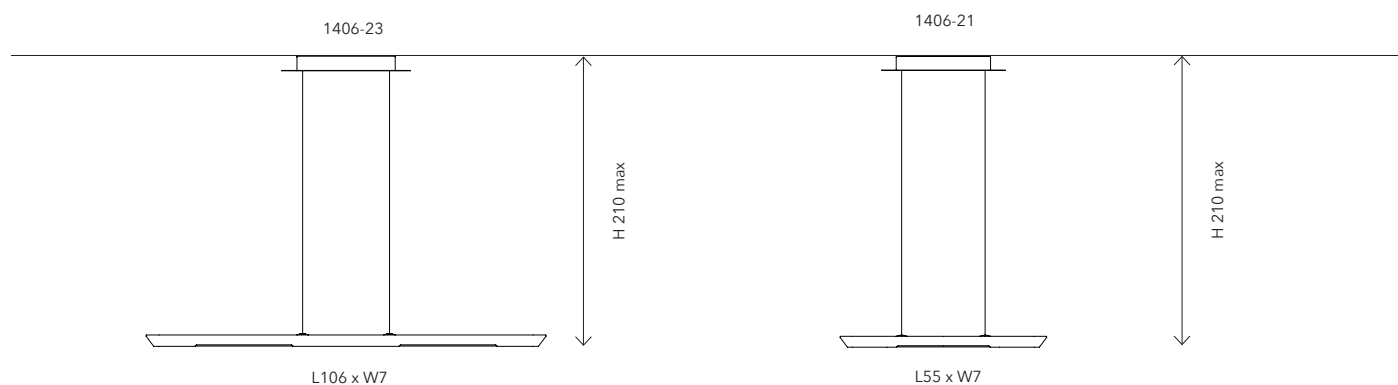

1406-21 SMALL

Mounting: Sospensione / Suspension

Environment: Indoor - IP20

Materials: Legno e Marmo / Wood and Marble

Voltage: 220-240V 50/60Hz

Source: LED 12,5W

Color Temperature: 3000K

Lumen: 755lm

Lighting Control: Dimmable 0-10V